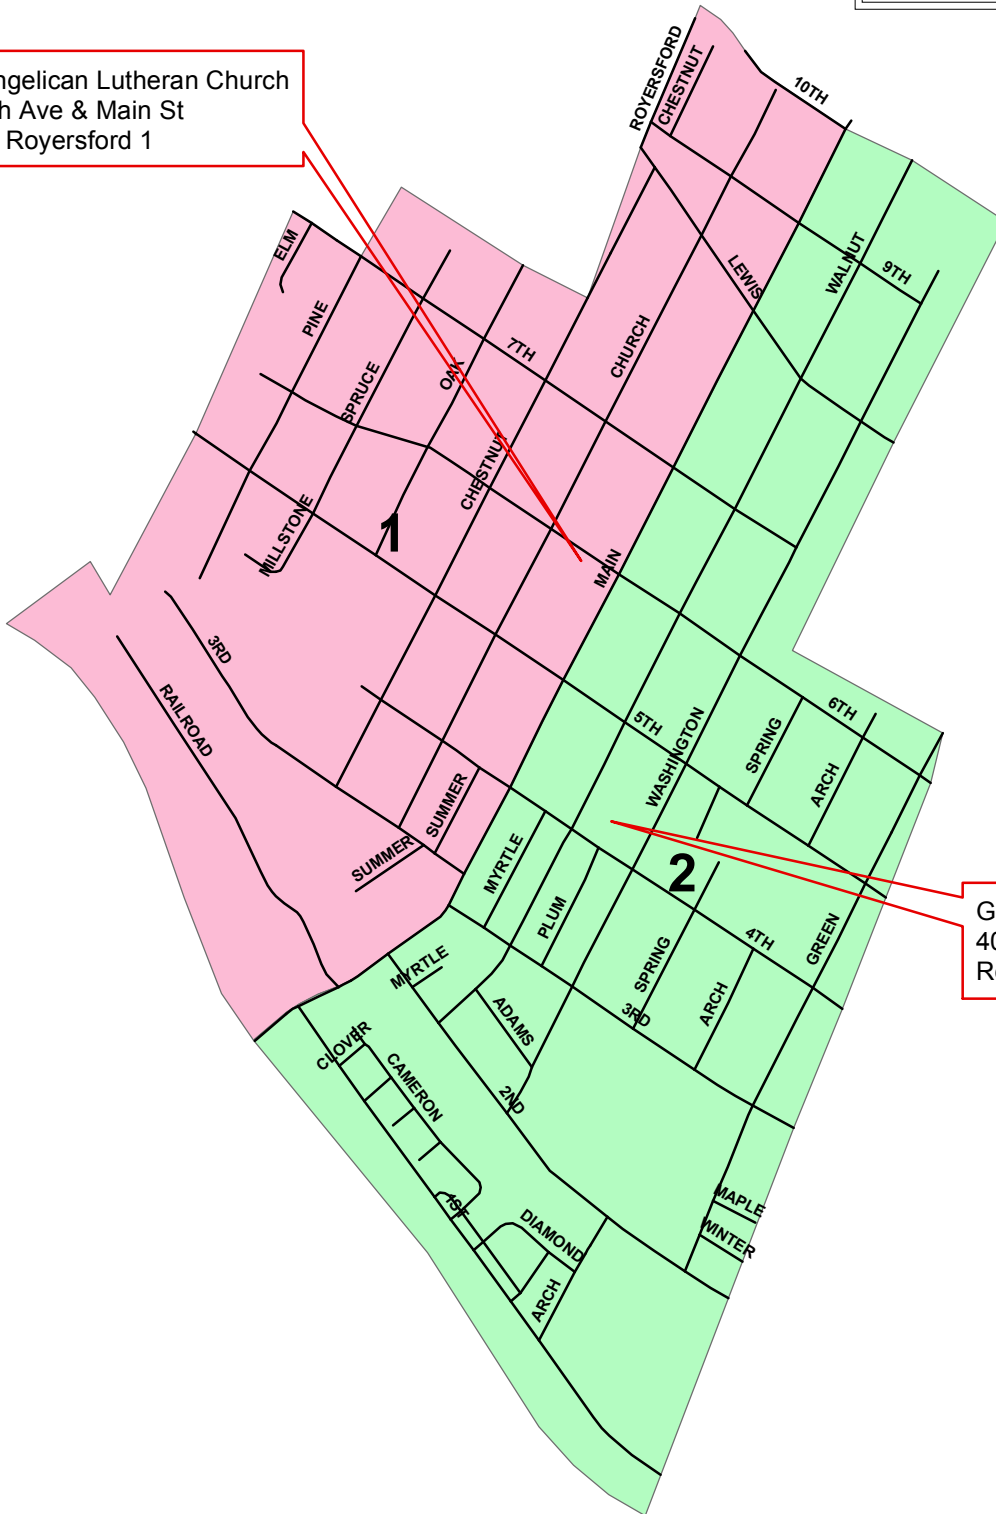

ROYERSFORD BOROUGH

Polling Locations

Grace Evangelical Lutheran Church
6th Ave & Main St
Royersford 1

Golden Age Manor
400 Walnut St
Royersford 2

ROYERSFORD
Montgomery County, Pennsylvania

MONTGOMERY COUNTY
Board of Elections

CREATED BY : SP
DATE : 1/2010
UPDATED : 4/2013

0 1250 500 750 1,000
Feet